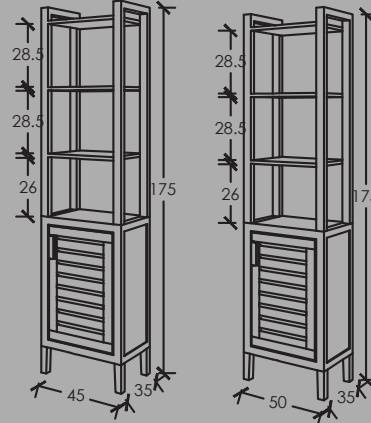

VT-180 alt&üst 80cm :8200tl

Boy Dolabı :2600tl

VTA 2021 COLLECTION