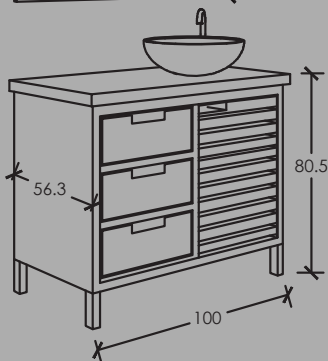

Gövde / Body
Masif Ahşap Meşe

Kapak / Doors
Masif Ahşap Meşe

Lavabo / Washbasin
Turkuaz Seramik Kapadokya
Ahşap Tezgahüstü Çanak Lavabo

Frenli Kapak /
Soft Close Door

Ayna / Mirror
MDF + Lake Boya Çerçeve

Çekmece / Drawer
Tandem Ray